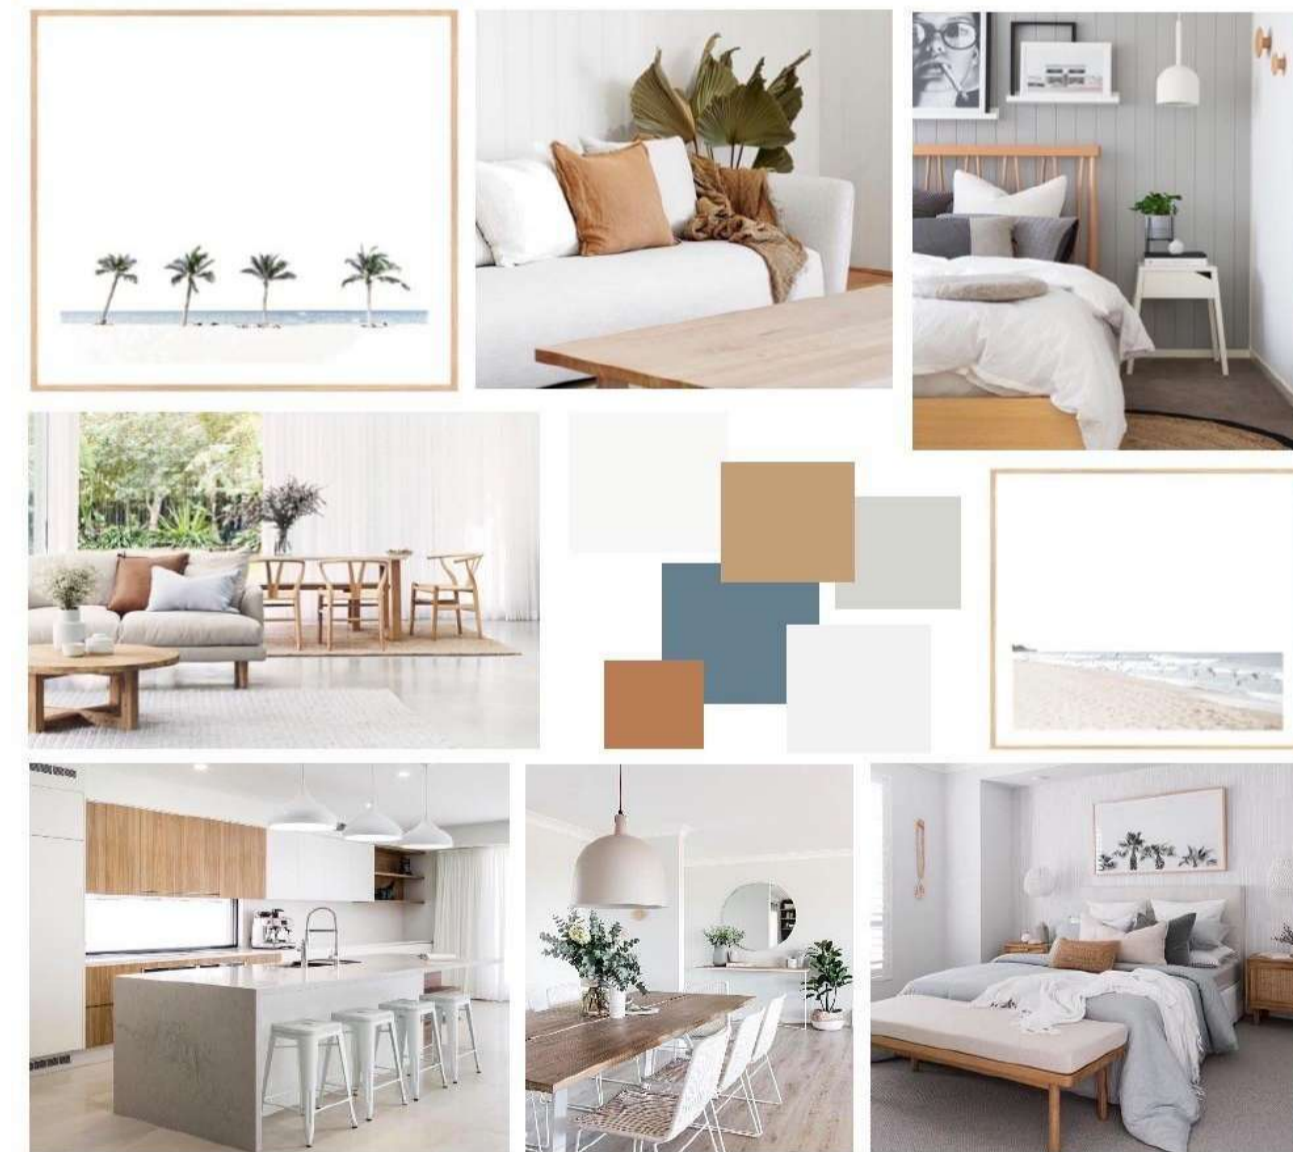

# modern sophistication

Modern luxury interior design focuses on creating sophisticated and comfortable spaces by combining sleek, minimalist aesthetics with high-quality materials and finishes. It emphasizes clean lines, a neutral color palette, and statement pieces that enhance the space without overwhelming it.

# Dining options

# Bedroom options

# Coastal scandinavian

Simplicity, minimalism and functionality are the three major pillars of Scandinavian style. Like the coastal look, Scandi homes favor an all-white palette with pared back timber furniture and layers of texture to create interest